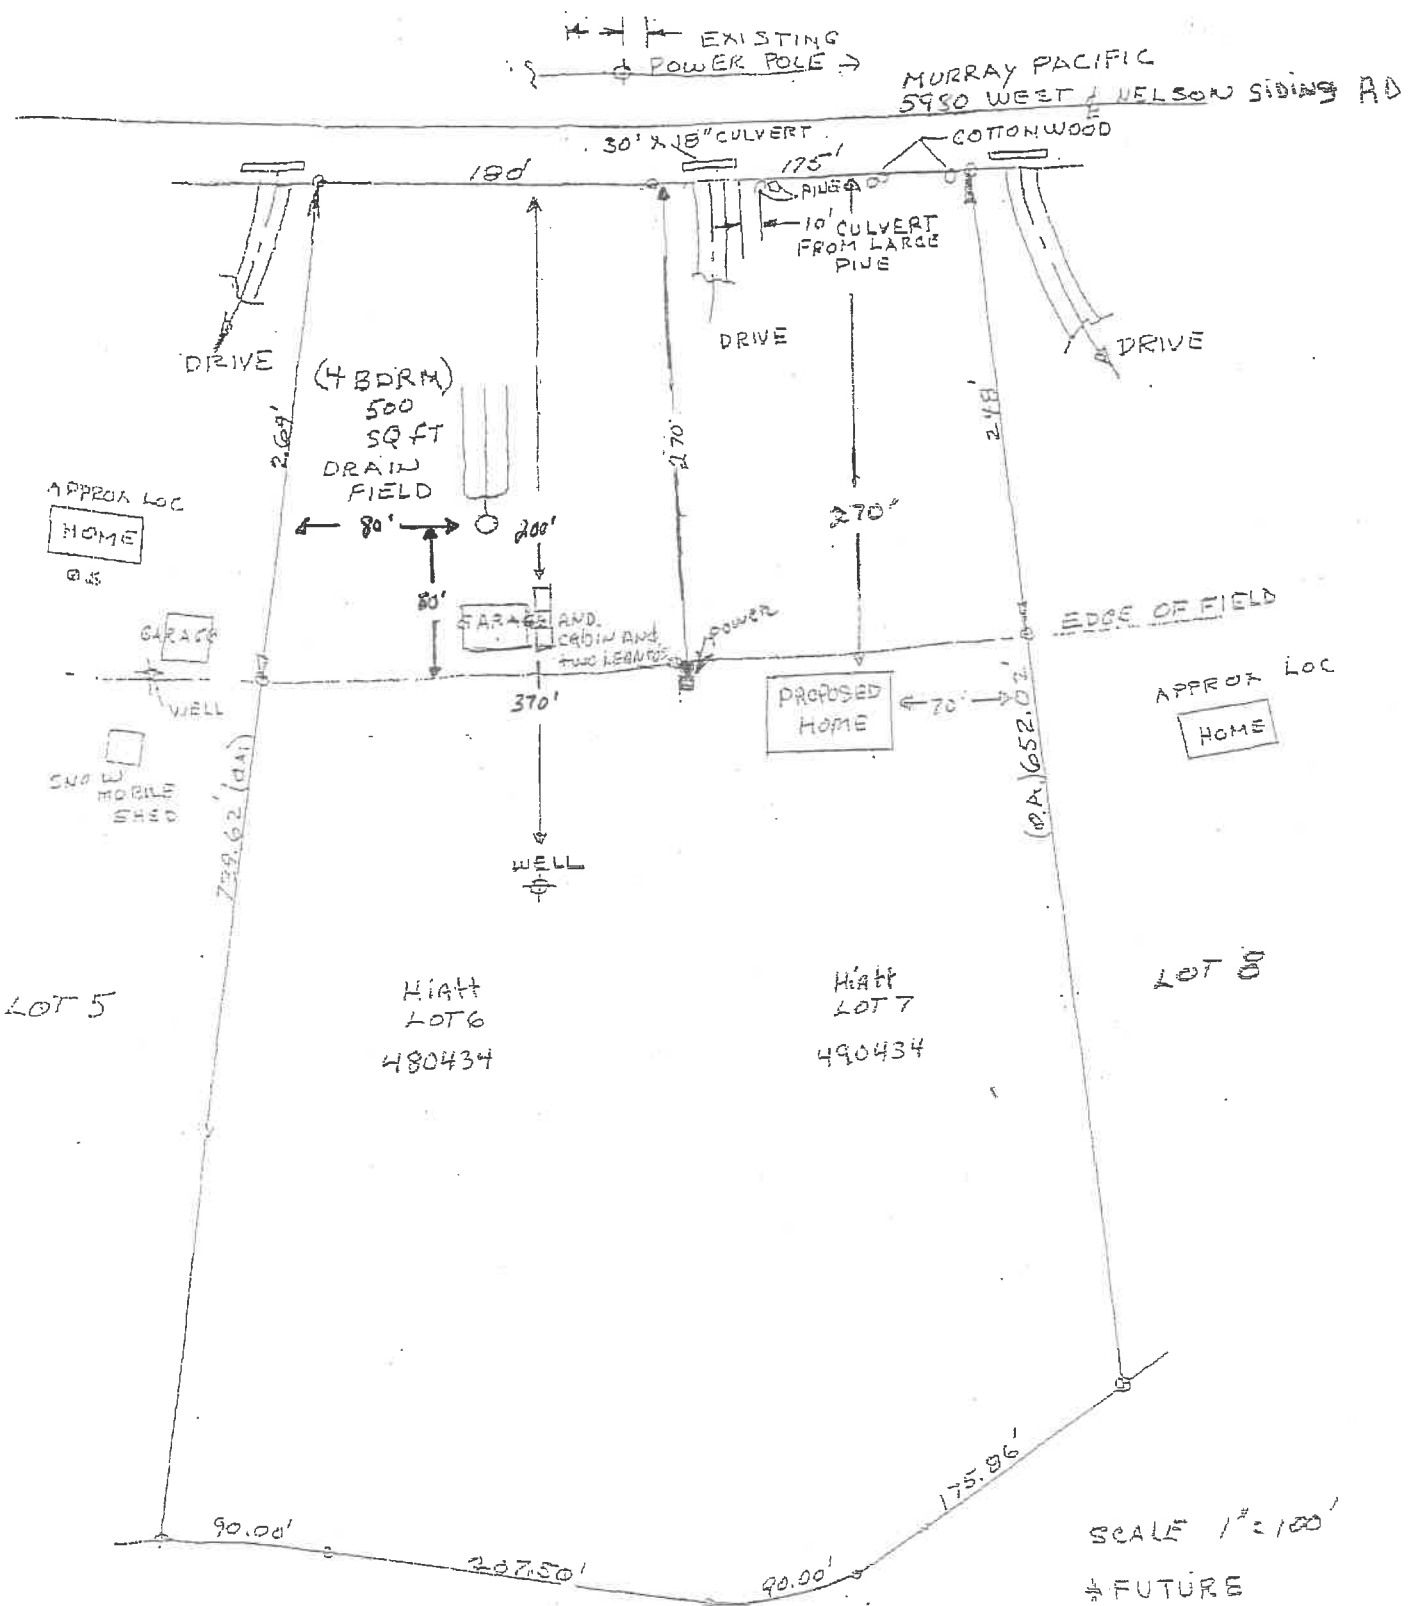

# Proposed lot lines (without center property line)

SCALE 1" = 100'

→ FUTURE

SUN VISTA ESTATES

KRID PROPERTY